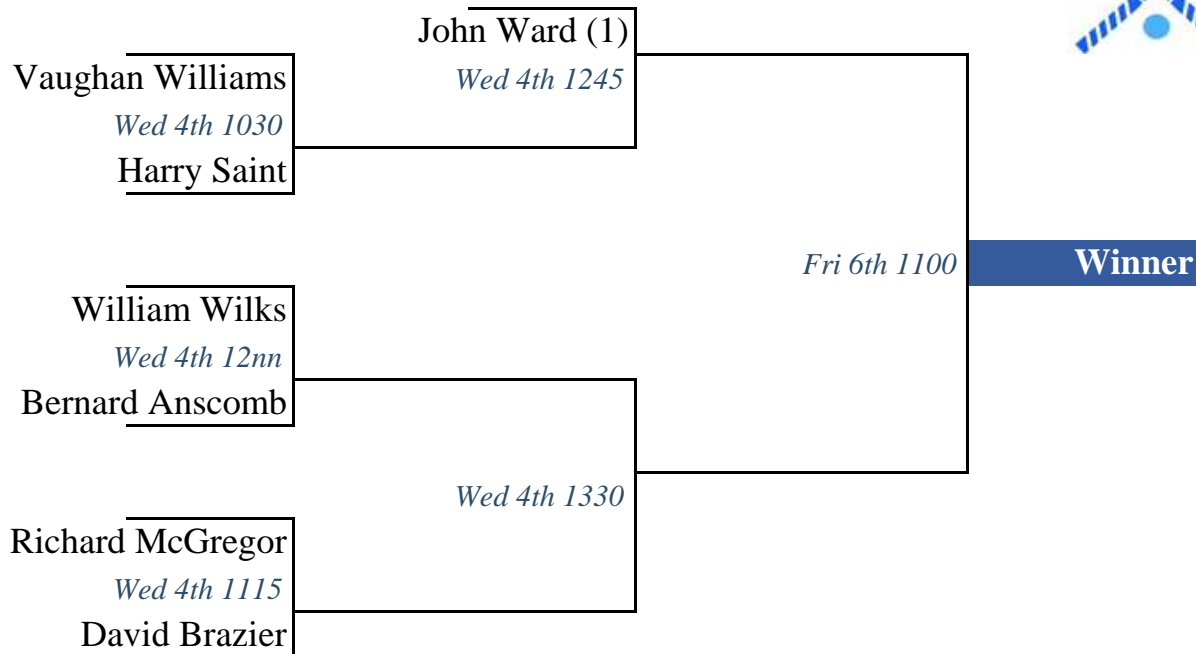

# T&RA Over 80's Singles

Matches are played off *LEVEL*, one set to 8 games

The three first match losers move into the plate competition

## Plate Round Robin

Matches are *HANDICAP*, one set to 6 games

Winner is the player who finishes top of the group

	TBC	TBC	TBC	Wins
TBC		Wed 1400	Wed 1500	
TBC	Wed 1400		Wed 1430	
TBC	Wed 1500	Wed 1430		