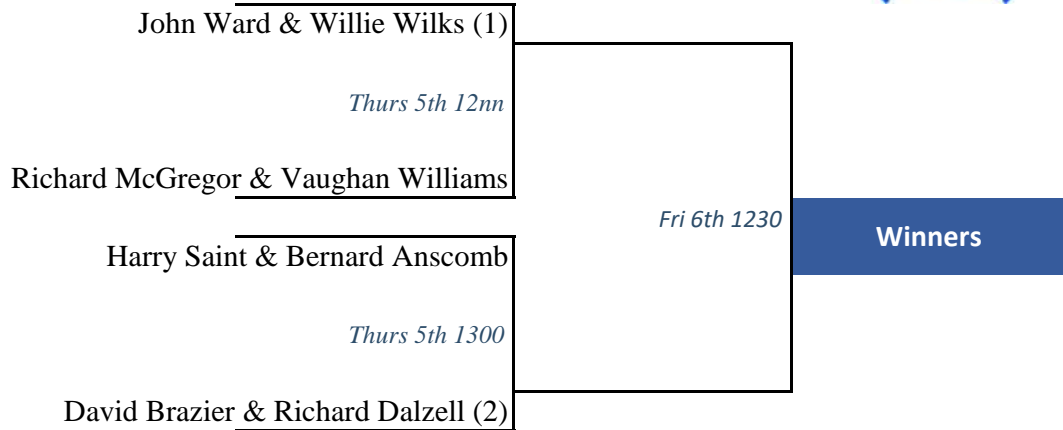

T&RA Over 80's Doubles

Matches are *LEVEL*, one set to 8 games
First round losers will move into the Plate Final

Plate Round Robin

Matches are *HANDICAP*, one set to 8 games